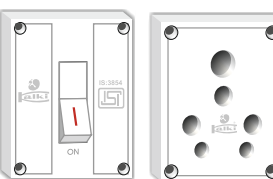

CAT. NO.	DESCRIPTION	LIST PRICE	PKG. IN PCS.
6 AMP. SOCKETS			
★ 227	3 PIN SOCKET	33.00	20

CAT. NO.	DESCRIPTION	LIST PRICE	PKG. IN PCS.
5 IN ONE SHUTTERED			
★ 688	5 IN ONE WITH SAFETY SHUTTER	178.00	5
★ 689	5 IN ONE WITH SAFETY SHUTTER & JUNCTION BOX	218.00	5

(Brass Parts with Bi Metal Contacts)

CAT. NO.	DESCRIPTION	LIST PRICE	PKG. IN PCS.
T. V. SOCKET & TEL. JACK			
652	TV SOCKET	45.00	20
657	TELEPHONE JACK	60.00	20

CAT. NO.	DESCRIPTION	LIST PRICE	PKG. IN PCS.
DLX 16A. SWITCH & SOCKET			
★ 351	DLX 1 WAY SWITCH	77.00	10
★ 361	DLX 3 PIN SOCKET	77.00	10
★ 362	DLX UNI. SOCKET	77.00	10