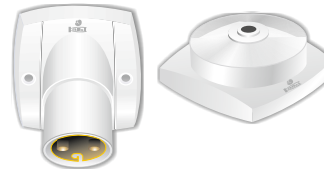

(IBR = Inside Brass Ring)

CAT. NO.	DESCRIPTION	LIST PRICE	PKG. IN PCS.
HANGING CORD SWITCH			
271	BED SWITCH	31.00	20
272	CORD THROUGH	31.00	20
273	PUSH SWITCH	32.00	20

CAT. NO.	DESCRIPTION	LIST PRICE	PKG. IN PCS.
ANGLE HOLDER (IBR)			
2201	A/H BLACK RING	35.00	20
2251	A/H BLACK SKIRT	35.00	20
2253	A/H WHITE SKIRT	35.00	20

(IBR = Inside Brass Ring)

CAT. NO.	DESCRIPTION	LIST PRICE	PKG. IN PCS.
6 A. SWITCH SOCKET COMB.			
★ 241	3 PIN COMBINED	67.00	10

CAT. NO.	DESCRIPTION	LIST PRICE	PKG. IN PCS.
BATTEN HOLDER (IBR)			
2101	B/H BLACK RING	35.00	20
2151	B/H BLACK SKIRT	35.00	20
2154	B/H WHITE SKIRT	35.00	20

(IBR = Inside Brass Ring)

CAT. NO.	DESCRIPTION	LIST PRICE	PKG. IN PCS.
SURFACE FAN REGULATOR			
9005	5 STEP FULL ROTARY	140.00	10

CAT. NO.	DESCRIPTION	LIST PRICE	PKG. IN PCS.
SQUARE HOLDER / CEILING ROSE			
2162	B/H SKIRT IBR	35.00	20
2255	A/H SKIRT IBR	35.00	20
★ 2312	CEILING ROSE 3 PART	28.00	20