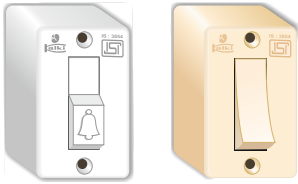

**FOR QUALITY
SAFETY &
RELIABILITY**

DLX SERIES

IS:3854 IS:1293 IS:371

CM/L-1914860 CM/L-7177377 CM/L-7754288
FOR SWITCH FOR SOCKET FOR CEILING ROSE

AVAILABLE COLOUR WHITE, IVORY ★ SYMBOL ITEM ARE WITH ISI MARK

CAT. NO.	DESCRIPTION	LIST PRICE	PKG. IN PCS.
DELUXE 6 A. SURFACE SW.			
★ 371	1 WAY SWITCH	29.00	20
★ 372	2 WAY SWITCH	34.00	20
★ 373	BELL PUSH	31.00	20