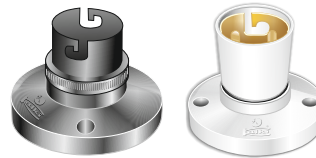

(IBR = Inside Brass Ring)

CAT. NO.	DESCRIPTION	LIST PRICE	PKG. IN PCS.
HANGING CORD SWITCH			
271	BED SWITCH	31.00	20
272	CORD THROUGH	31.00	20
273	PUSH SWITCH	32.00	20

CAT. NO.	DESCRIPTION	LIST PRICE	PKG. IN PCS.
ANGLE HOLDER (IBR)			
2201	A/H BLACK RING	35.00	20
2251	A/H BLACK SKIRT	35.00	20
2253	A/H WHITE SKIRT	35.00	20

(IBR = Inside Brass Ring)

CAT. NO.	DESCRIPTION	LIST PRICE	PKG. IN PCS.
6 A. SWITCH SOCKET COMB.			
★ 241	3 PIN COMBINED	67.00	10

CAT. NO.	DESCRIPTION	LIST PRICE	PKG. IN PCS.
BATTEN HOLDER (IBR)			
2101	B/H BLACK RING	35.00	20
2151	B/H BLACK SKIRT	35.00	20
2154	B/H WHITE SKIRT	35.00	20