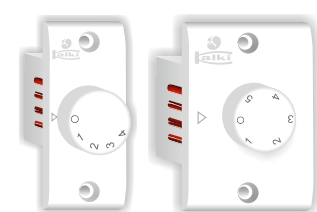

CAT. NO.	DESCRIPTION	LIST PRICE	PKG. IN PCS.
DIMMER & FAN REGULATOR			
9011	SW. TYPE DIMMER	140.00	10
9012	SOC. TYPE DIMMER	145.00	10
9013	4 STEP FAN REG.	165.00	10
9015	5 STEP FAN REG.	175.00	10