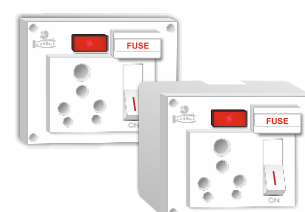

(Brass Parts with Bi Metal Contacts)

CAT. NO.	DESCRIPTION	LIST PRICE	PKG. IN PCS.
DIMMER & FAN REGULATOR			
9011	SW. TYPE DIMMER	140.00	10
9012	SOC. TYPE DIMMER	145.00	10
9013	4 STEP FAN REG.	165.00	10
9015	5 STEP FAN REG.	175.00	10

CAT. NO.	DESCRIPTION	LIST PRICE	PKG. IN PCS.
DLX 6 & 16A. Sw Soc COMB.			
★ 381	3 PIN COMBINED	138.00	10
★ 382	UNIVERSAL COMB.	138.00	10
★ 383	UNI. COMB. WITH JUNCTION BOX	168.00	10

(Brass Parts with Bi Metal Contacts)

CAT. NO.	DESCRIPTION	LIST PRICE	PKG. IN PCS.
16 AMP. SWITCH/UNI. SOCKET			
★ 451	1 WAY SWITCH	71.00	10
★ 561	6/16A. UNIVERSAL SOCKET	73.00	10

(Brass Parts with Bi Metal Contacts)

CAT. NO.	DESCRIPTION	LIST PRICE	PKG. IN PCS.
DLX 6 & 16A. 5x1 COMB.			
★ 386	UNI. SOC. & SW. COMB. WITH FUSE & INDICATOR	190.00	5
★ 387	5-IN-1 with J. BOX	235.00	5