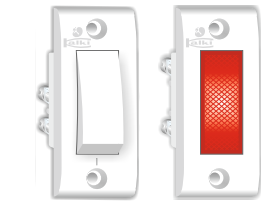

AVAILABLE COLOUR WHITE, IVORY ★ SYMBOL ITEM ARE WITH ISI MARK

CAT. NO.	DESCRIPTION	LIST PRICE	PKG. IN PCS.
NEO 6 AMP. SWITCH			
★ 501	1 WAY SWITCH	20.00	20
★ 502	2 WAY SWITCH	27.00	20
★ 503	BELL PUSH	24.00	20
497	INDICATOR LAMP	26.00	20