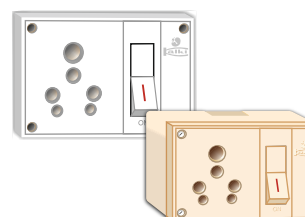

CAT. NO.	DESCRIPTION	LIST PRICE	PKG. IN PCS.
DLX 6 & 16A. Sw Soc COMB.			
★ 381	3 PIN COMBINED	138.00	10
★ 382	UNIVERSAL COMB.	138.00	10
★ 383	UNI. COMB. WITH JUNCTION BOX	168.00	10

(Brass Parts with Bi Metal Contacts)